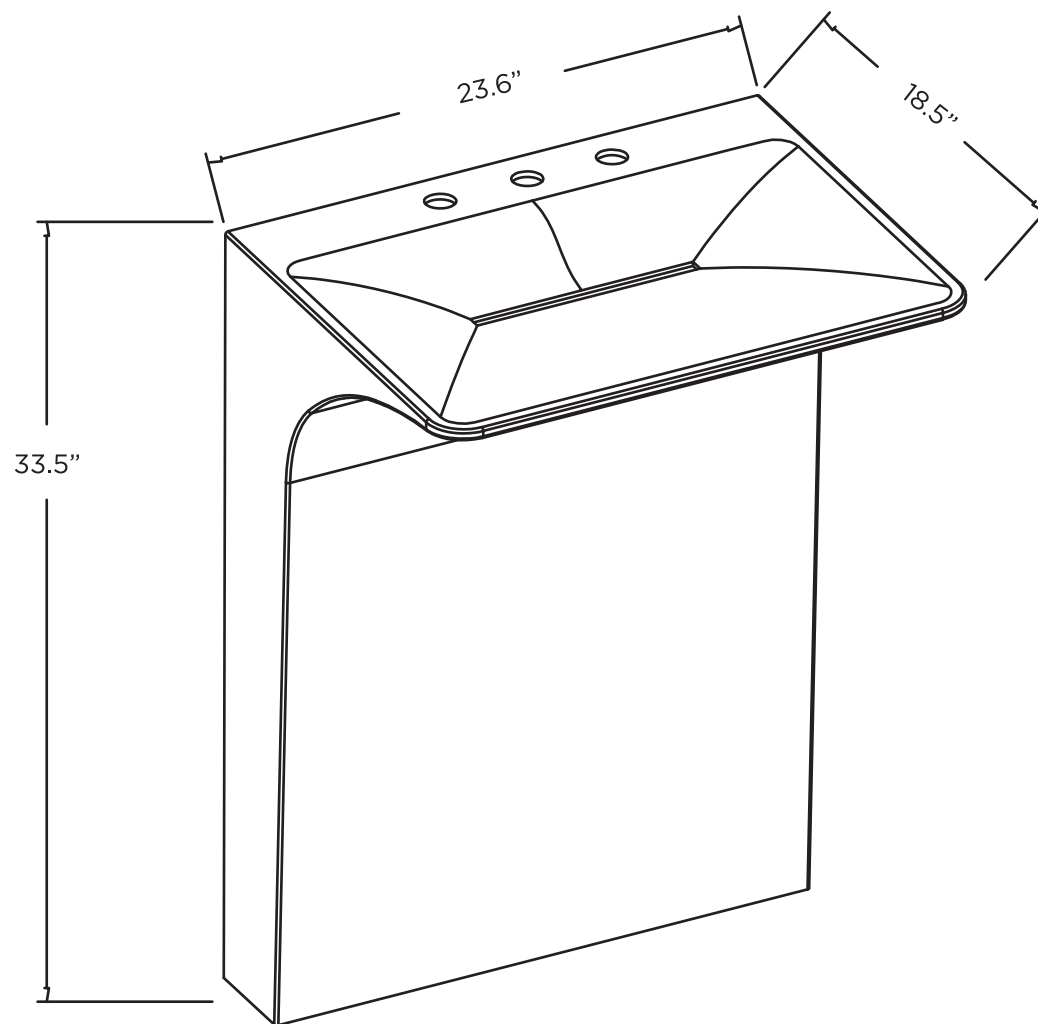

SPECIFICATIONS / TECHNICAL DATA

**WETSTONE
PEDESTAL
COLLECTION**

ATTENTION! Dimensions may vary by up to 3/8". It is highly recommended to pull all dimensions of actual model for installation and measuring purposes.

MODEL# WS2418