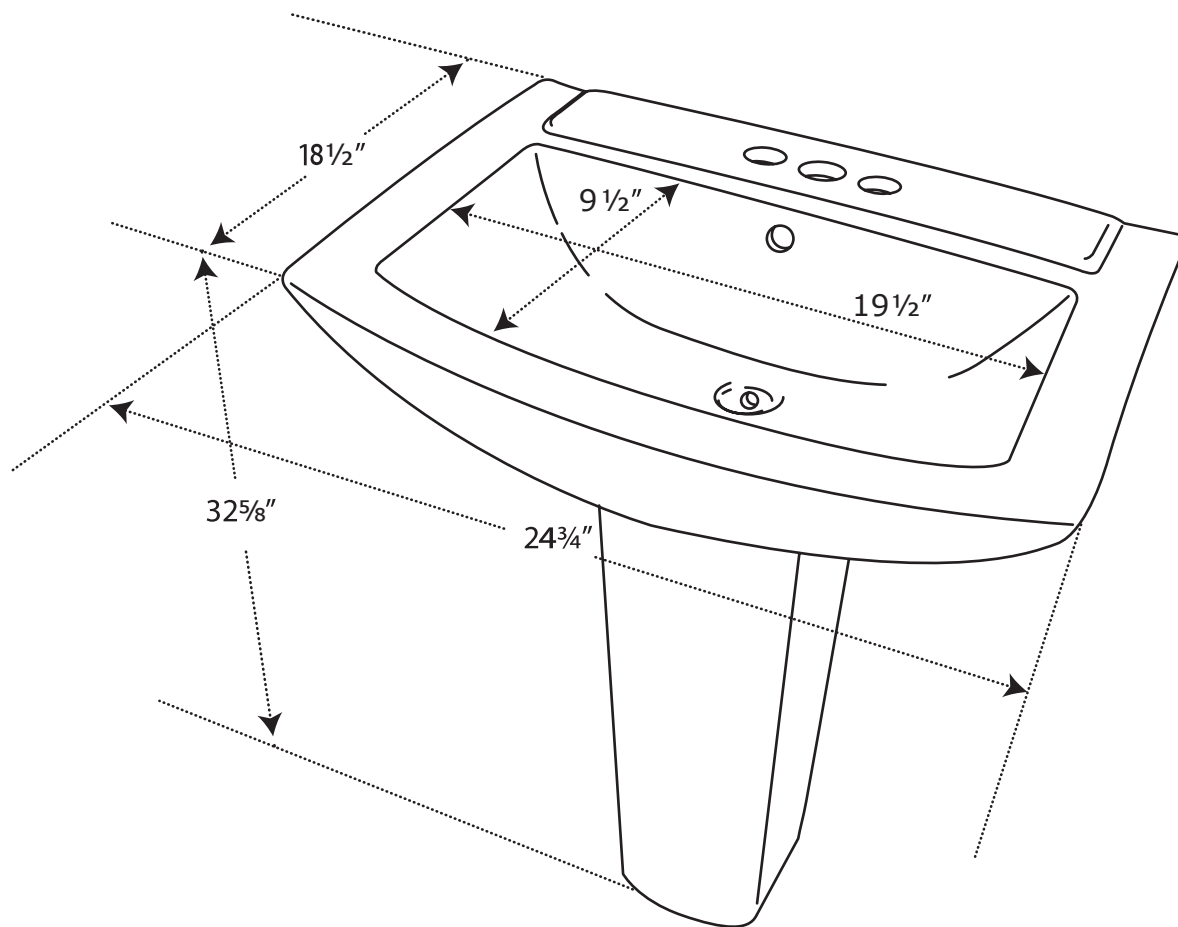

DIMENSIONS/TECHNICAL DATA

**23" WIDE**  
**ITEM#: MI2319W**

**ATTENTION!** Dimensions may vary by up to 3/8". It is highly recommended to pull all dimensions of actual model for installation and measuring purposes.