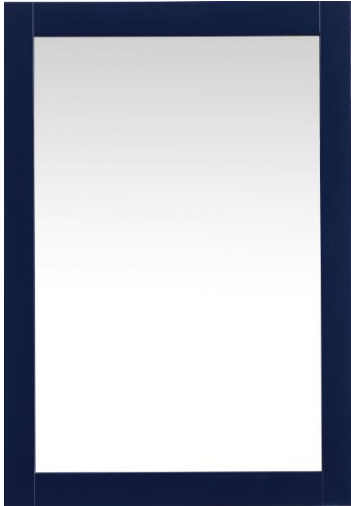

PRODUCT SPECIFICATION SHEET

Aqua COLLECTION

Wood frame Rectangle Mirror 27 inch Blue finish

Item No:VM22736BL
(Blue)

Item No:VM22736BK
(Black)

Item No:VM22736WH
(White)

Item No:VM22736GR
(Grey)

Dimensions

length	27
width	1
height	36
product weight	21.15

Specifications

Finish	4 Finishes
mount type	wall mounted
shape	rectangle
orientation	horizontal and vertical
framed	yes
frame material details	MDF
power source	none
magnifying	none
storage included	no
installation hardware included	no
Warranty	1 Year Limited
Shipment Type	Small Parcel