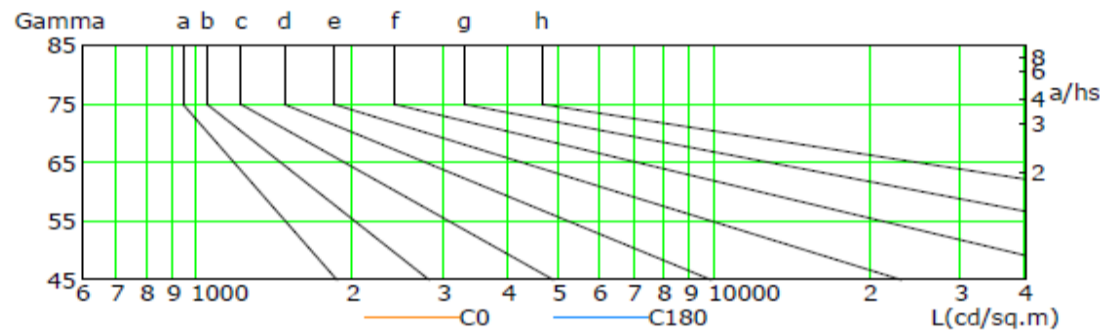

Construction

- IP20 Waterproof

Installation

- To ensure safety, please disconnect power before installation and changing Bulb.
- Size: Φ 2.52" *H5.51"

Specifications

Category	Light Bulb	Individual Box Weight Per Unit (Lbs)	0.19
Shape	ST19	Inner Package Length (Inch)	9.93
Bulb Base Type	E26	Inner Package Width (Inch)	7.05
Bulb Base Finish	Gold	Inner Package Height (Inch)	7.76
Color Temperature	3000K	Inner Package Weight Per Unit (Lbs)	1.34
Beam Angle	360°	Inner Package Quantity	6
Finish	Clear		
CRI	80		
Average Life (Hours)	15000		
Estimated Yearly Energy Cost (11 ¢ /Kwh)	0.72		
Life Based On 3Hrs/Day (Years)	13.7		
Product Length (Inch)	N/A	Lamp Type	LED filament
Product Width (Inch)	2.52	Bulb Shape	S Lamp
Product Height (Inch)	5.51	Dry/Wet/Damp	Dry
Product Extension (Inch)	N/A	Energy Star	NO
Product Weight Per Unit (Lbs)	0.1	Power Factor	0.8
Dimmable	Yes	Current	55mA
Watts	6	Lumen/Watt	70
Watt Equivalent	40	Warranty (Year)	2
Lumens	420	DLC (Yes/No)	No
Certification (UL/ETL/FCC)	ETL	Input Voltage	120V;60Hz
Individual Box Length (Inch)	2.75	Housing Material	Glass
Individual Box Width (Inch)	2.75	Lens	Clear Glass
Individual Box Height (Inch)	6.1	Led Type	San'an

ST18LED201-6PK

CRI 80 3000K 420 Lumens LED Filament Bulb

Lum Limit Curve

Dazzle	Quality	Illuminance (lx)							
		a	b	c	d	e	f	g	h
1.15	A	2000	1000	500	<=300				
1.50	B		2000	1000	500	<=300			
1.85	C			2000	1000	500	<=300		
2.20	D				2000	1000	500	<=300	
2.55	E					2000	1000	500	<=300