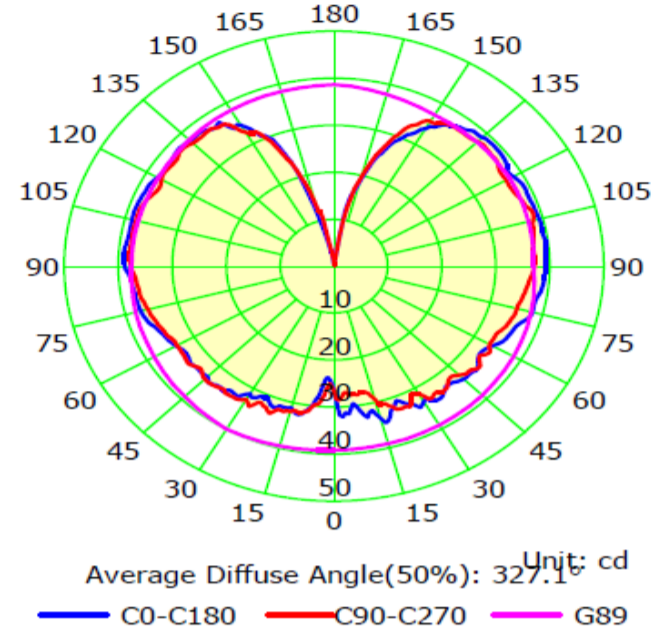

ST18LED201-6PK

CRI 80 3000K 420 Lumens Filament LED bulb

Performance

- LED bulb is designed to provide 15000 hours of life
- Energy-saving & Super bright, saving 75% energy compared
- ETL and FCC compliant, for use indoor only.

Construction

- IP20 Waterproof

Installation

- To ensure safety, please disconnect power before installation and changing Bulb.
- Size: Φ 2.52" *H5.51"

Specifications

Category	Light Bulb	Individual Box Weight Per Unit (Lbs)	0.19
Shape	ST19	Inner Package Length (Inch)	9.93
Bulb Base Type	E26	Inner Package Width (Inch)	7.05
Bulb Base Finish	Gold	Inner Package Height (Inch)	7.76
Color Temperature	3000K	Inner Package Weight Per Unit (Lbs)	1.34
Beam Angle	360°	Inner Package Quantity	6
Finish	Clear		
CRI	80		
Average Life (Hours)	15000		
Estimated Yearly Energy Cost (11 ¢ /Kwh)	0.72		
Life Based On 3Hrs/Day (Years)	13.7		
Product Length (Inch)	N/A	Lamp Type	LED filament
Product Width (Inch)	2.52	Bulb Shape	S Lamp
Product Height (Inch)	5.51	Dry/Wet/Damp	Dry
Product Extension (Inch)	N/A	Energy Star	NO
Product Weight Per Unit (Lbs)	0.1	Power Factor	0.8
Dimmable	Yes	Current	55mA
Watts	6	Lumen/Watt	70
Watt Equivalent	40	Warranty (Year)	2
Lumens	420	DLC (Yes/No)	No
Certification (UL/ETL/FCC)	ETL	Input Voltage	120V;60Hz
Individual Box Length (Inch)	2.75	Housing Material	Glass
Individual Box Width (Inch)	2.75	Lens	Clear Glass
Individual Box Height (Inch)	6.1	Led Type	San'an

ST18LED201-6PK

CRI 80 3000K 420 Lumens LED Filament Bulb

Lum Limit Curve

Dazzle	Quality	Illuminance (lx)							
		a	b	c	d	e	f	g	h
1.15	A	2000	1000	500	<=300				
1.50	B		2000	1000	500	<=300			
1.85	C			2000	1000	500	<=300		
2.20	D				2000	1000	500	<=300	
2.55	E					2000	1000	500	<=300

L(cd/sq.m)	G45	G50	G55	G60	G65	G70	G75	G80	G85
C0	34	35	33	34	36	37	38	38	39
C90	33	34	33	34	34	35	35	36	37
C180	34	34	33	34	35	36	37	38	38
C270	34	34	34	34	35	35	36	37	37

Luminous Intensity Distribution Curve