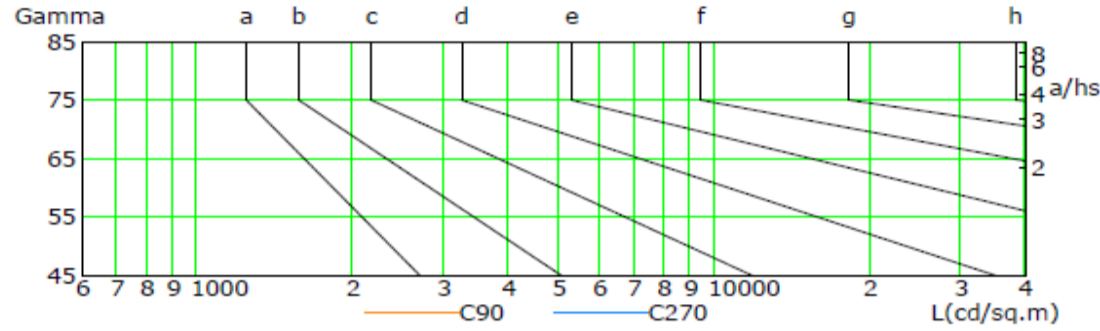

Construction

- IP20 Waterproof

Installation

- To ensure safety, please disconnect power before installation and changing Bulb.
- Size: Φ 2.52" *H5.51"

Specifications

Category	Light Bulb	Individual Box Weight Per Unit (Lbs)	0.19
Shape	ST19	Inner Package Length (Inch)	9.93
Bulb Base Type	E26	Inner Package Width (Inch)	7.05
Bulb Base Finish	Gold	Inner Package Height (Inch)	7.76
Color Temperature	3000K	Inner Package Weight Per Unit (Lbs)	1.34
Beam Angle	360°	Inner Package Quantity	6
Finish	Clear		
CRI	80		
Average Life (Hours)	15000		
Estimated Yearly Energy Cost (11 ¢ /Kwh)	0.72		
Life Based On 3Hrs/Day (Years)	13.7		
Product Length (Inch)	N/A	Lamp Type	LED filament
Product Width (Inch)	2.52	Bulb Shape	S Lamp
Product Height (Inch)	5.51	Dry/Wet/Damp	Dry
Product Extension (Inch)	N/A	Energy Star	NO
Product Weight Per Unit (Lbs)	0.1	Power Factor	0.8
Dimmable	Yes	Current	55mA
Watts	6	Lumen/Watt	70
Watt Equivalent	40	Warranty (Year)	2
Lumens	420	DLC (Yes/No)	No
Certification (UL/ETL/FCC)	ETL	Input Voltage	120V;60Hz
Individual Box Length (Inch)	2.75	Housing Material	Glass
Individual Box Width (Inch)	2.75	Lens	Clear Glass
Individual Box Height (Inch)	6.1	Led Type	San'an

ST18LED201-6PK

CRI 80 3000K 420 Lumens LED Filament Bulb

Lum Limit Curve

Dazzle	Quality	Illuminance (lx)							
		a	b	c	d	e	f	g	h
1.15	A	2000	1000	500	<=300				
1.50	B		2000	1000	500	<=300			
1.85	C			2000	1000	500	<=300		
2.20	D				2000	1000	500	<=300	
2.55	E					2000	1000	500	<=300