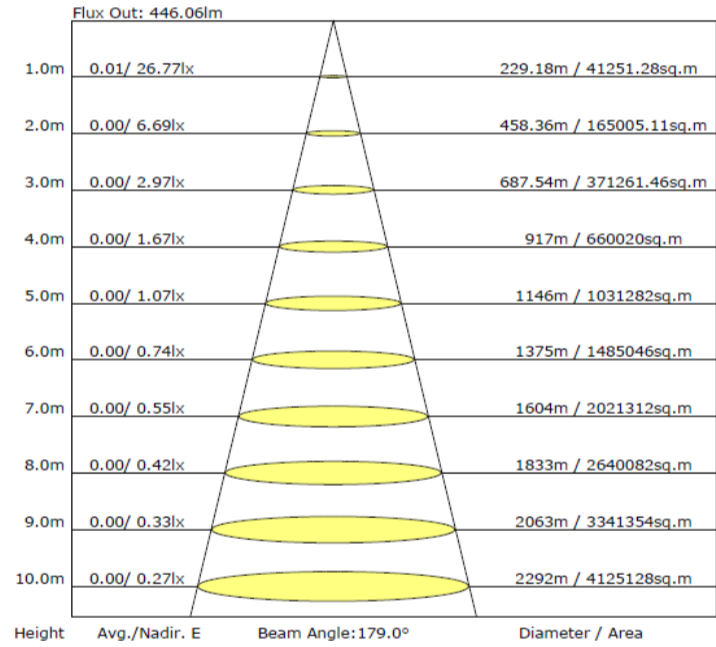

The Average Illuminance Effective Figure

Dimmer Types

Brand	Model#
LEVITON	6672-1LW
LEVITON	6674-POW
LUTRON	S-600P-WH
LUTRON	MACL-153M-WH
LUTRON	DVCL-153P-WH
LUTRON	D-600PH-3CK
LUTRON	D-600PH-DK
LUTRON	D-600R